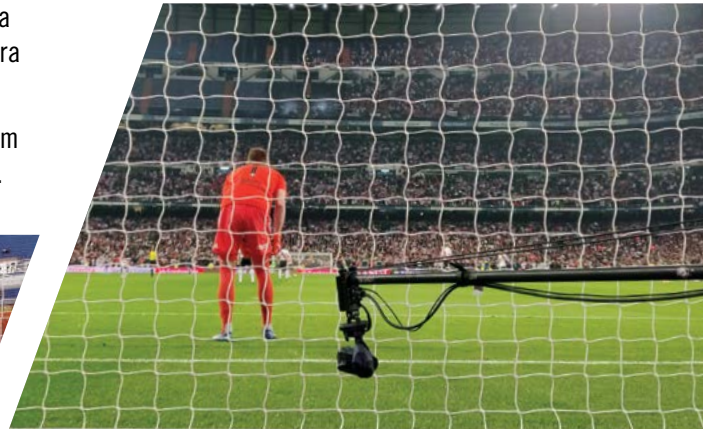

## mini Jib

LIGHT CAMERA POLE

Light camera pole with carbon arm elements that can be assembled in a few minutes to a total length of 5,5m (18.2 ft) and let you move a camera where an ordinary crane cannot be used.

An electronically-stabilized PTR (Pan, Tilt, Roll) Head with a X5A MiniCam and a sensitive joystick, delivering smooth and accurate motion control.

The stabilization corrects all unwanted shaking and vibrations, but also keeps the camera pointed in the same direction, helping operation and delivering rock-steady shots.