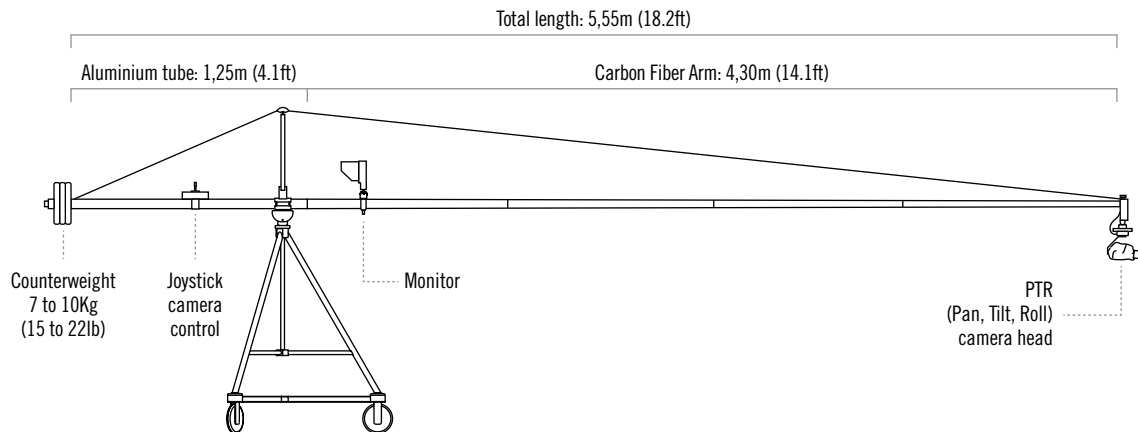

PTR Camera Head Full Specs:

Image Sensor	1/ 2.8" Megapixel Sony Exmor CMOS Sensor	
Scanning System	Progressive, Interlace	
Total number of pixels	1952 (H) x 1116 (V)	
Video Output Mode	HD-SDI: 1920X1080p (30/25fps), 1920x1080i (60/50fps), 1920x1280x750p (60/50fps) 3G-SDI: 1920X1080p (60/50fps)	
Sync. System	Internal	
Genlock	N/A	
Video Output Level	HD-SDI, 3G-HDI (Level A)	
Min. Illumination	Color: 0.2Lux @ F1.2 / B/W: 0.01@F1.2	
Shutter	Auto / Manual (1/30~1/50,000 & x2~x30)	
White Balance	ATW/AWC – Set/ Indoor/ Outdoor/ Manual	
Gain Setting	AGC 1-15 Level, MANUAL 0-100 Level (Default 40)	
Auto Exposure Detection	4 Areas, 4 modes: Off / WDR / BLC / HSBC	
Flicker Cancellation	FLK – Shutter mode	
Detail	0~15 Level	
Color Correction	YES	
Color Saturation Adjustment	YES	
Noise reduction	2D, 3D	
Gamma Correction	YES	
Master Pedestal	YES	
Pedestal (R,G,B)	R, B	
Color Balance	R, B	
Pixel Defect (dead pixel compensation)	3 modes: real time, static point, black points	
D-WDR/ACCE wide Dynamic Range	Low / Middle / High/ Off, 0~15 steps	
Image Flip	Up/ Upsidedown / Mirror / V-flip / Rotate / D-Zoom / NEG.IMAGE	
Camera Control Options	Remote RCP / Local OSD	
Varifocal Lens	2.2mm – 6mm (2.7x)	
Iris Range	F1.3 – Close	
Operation	Zoom, Focus	Manual (varifocal)
	Pan, Tilt, Roll	Motorized joystick (MiniJib local / RCP remote)
	Iris	Motorized remotely (RCP002)
Angle Of View (HXV) 16:9	WIDE	129°43' x 75°23'
	TELE	50°30' x 28°38'
Focusing Range	Tele: ∞ - 0.3m (wide: ∞ - from Front of Lens)	
Resolution	3 Megapixel, Exceeds 1920 x 1080 HD Cameras